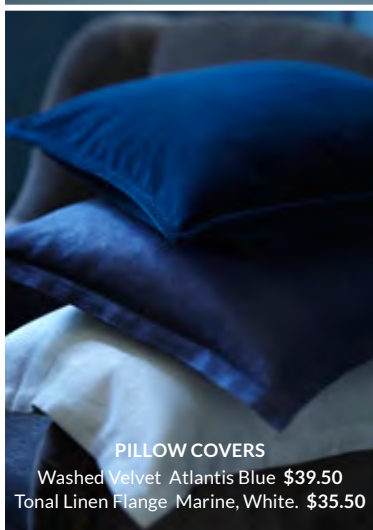

JUNIPER MARBLE MINI
ACCENT TABLE \$99

ESTELLE STACKED GLASS LAMP WITH
SHADE
Small \$150 Tall \$200

GREG ILES AGATE GEO BOOKENDS
Set of 2 \$79

HOURGLASS ON STAND \$129

PILLOW COVERS
Washed Velvet Atlantis Blue \$39.50
Tonal Linen Flange Marine, White. \$35.50