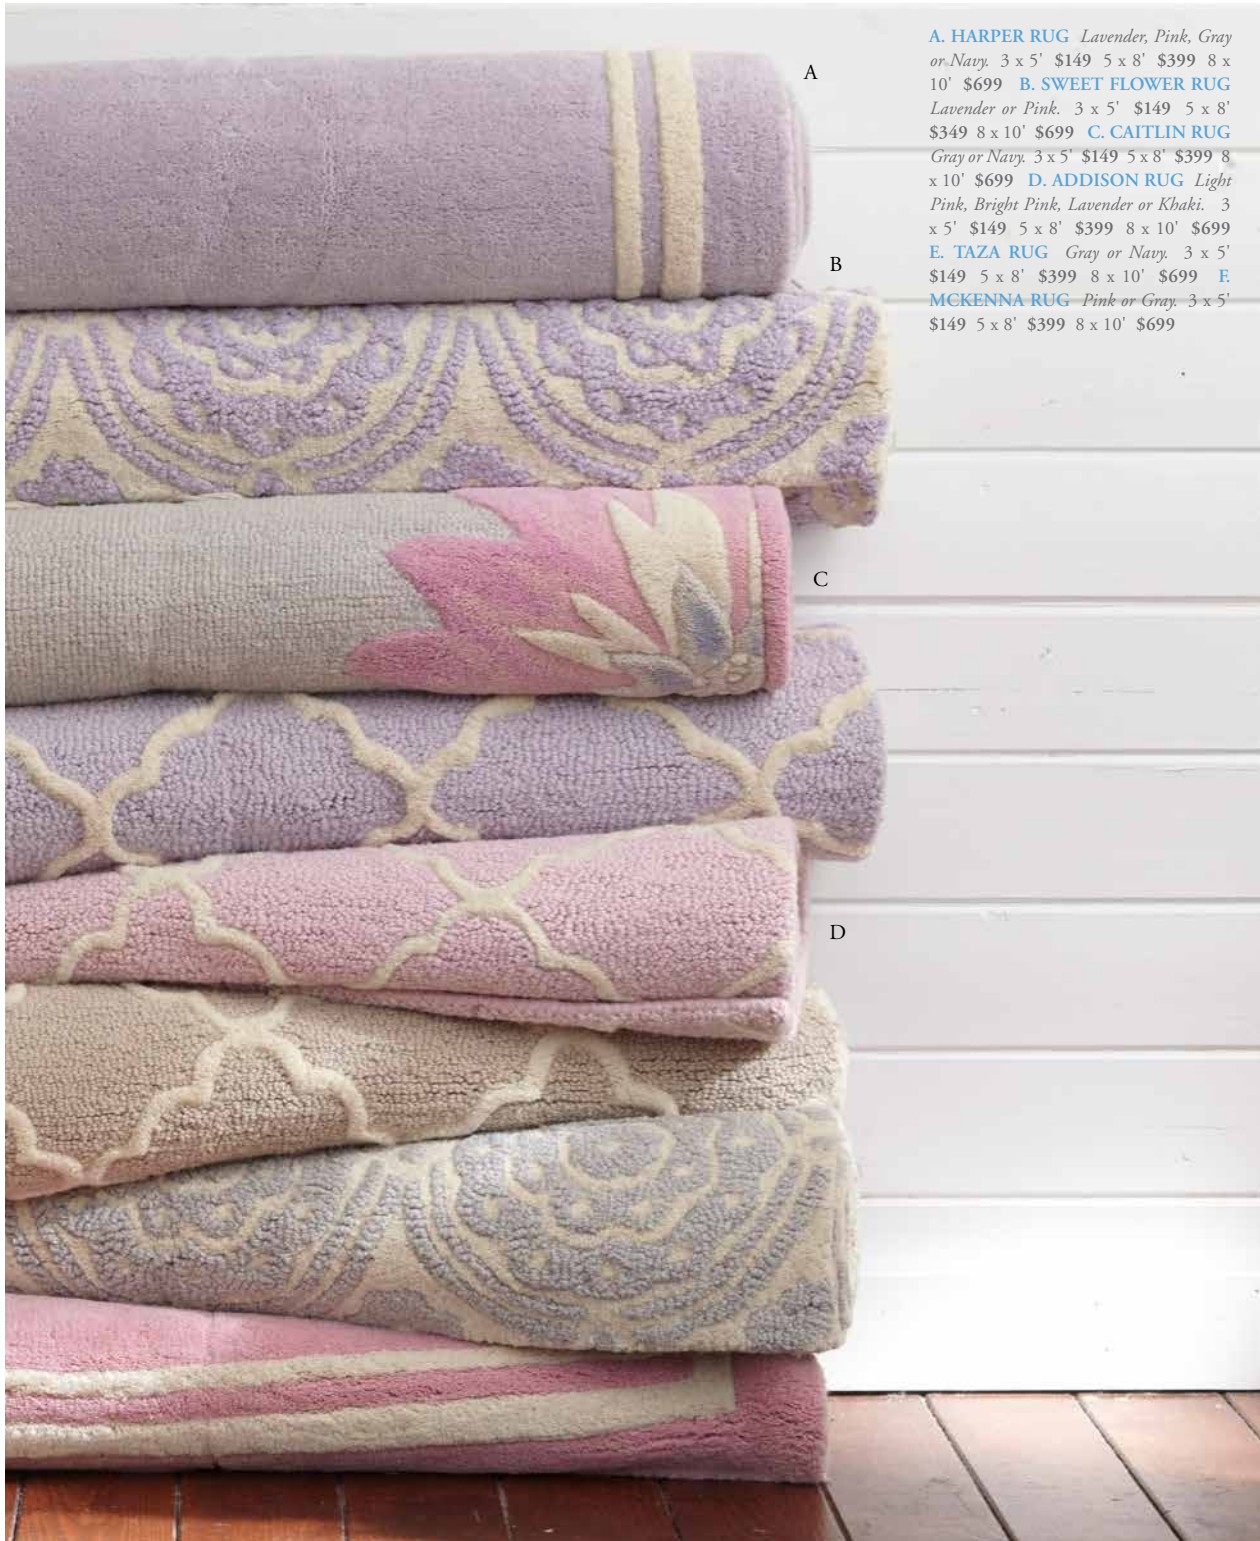

A. HARPER RUG Lavender, Pink, Gray or Navy. 3 x 5' $149 5 x 8' $399 8 x 10' $699 **B. SWEET FLOWER RUG** Lavender or Pink. 3 x 5' $149 5 x 8' $349 8 x 10' $699 **C. CAITLIN RUG** Gray or Navy. 3 x 5' $149 5 x 8' $399 8 x 10' $699 **D. ADDISON RUG** Light Pink, Bright Pink, Lavender or Khaki. 3 x 5' $149 5 x 8' $399 8 x 10' $699 **E. TAZA RUG** Gray or Navy. 3 x 5' $149 5 x 8' $399 8 x 10' $699 **F. MCKENNA RUG** Pink or Gray. 3 x 5' $149 5 x 8' $399 8 x 10' $699