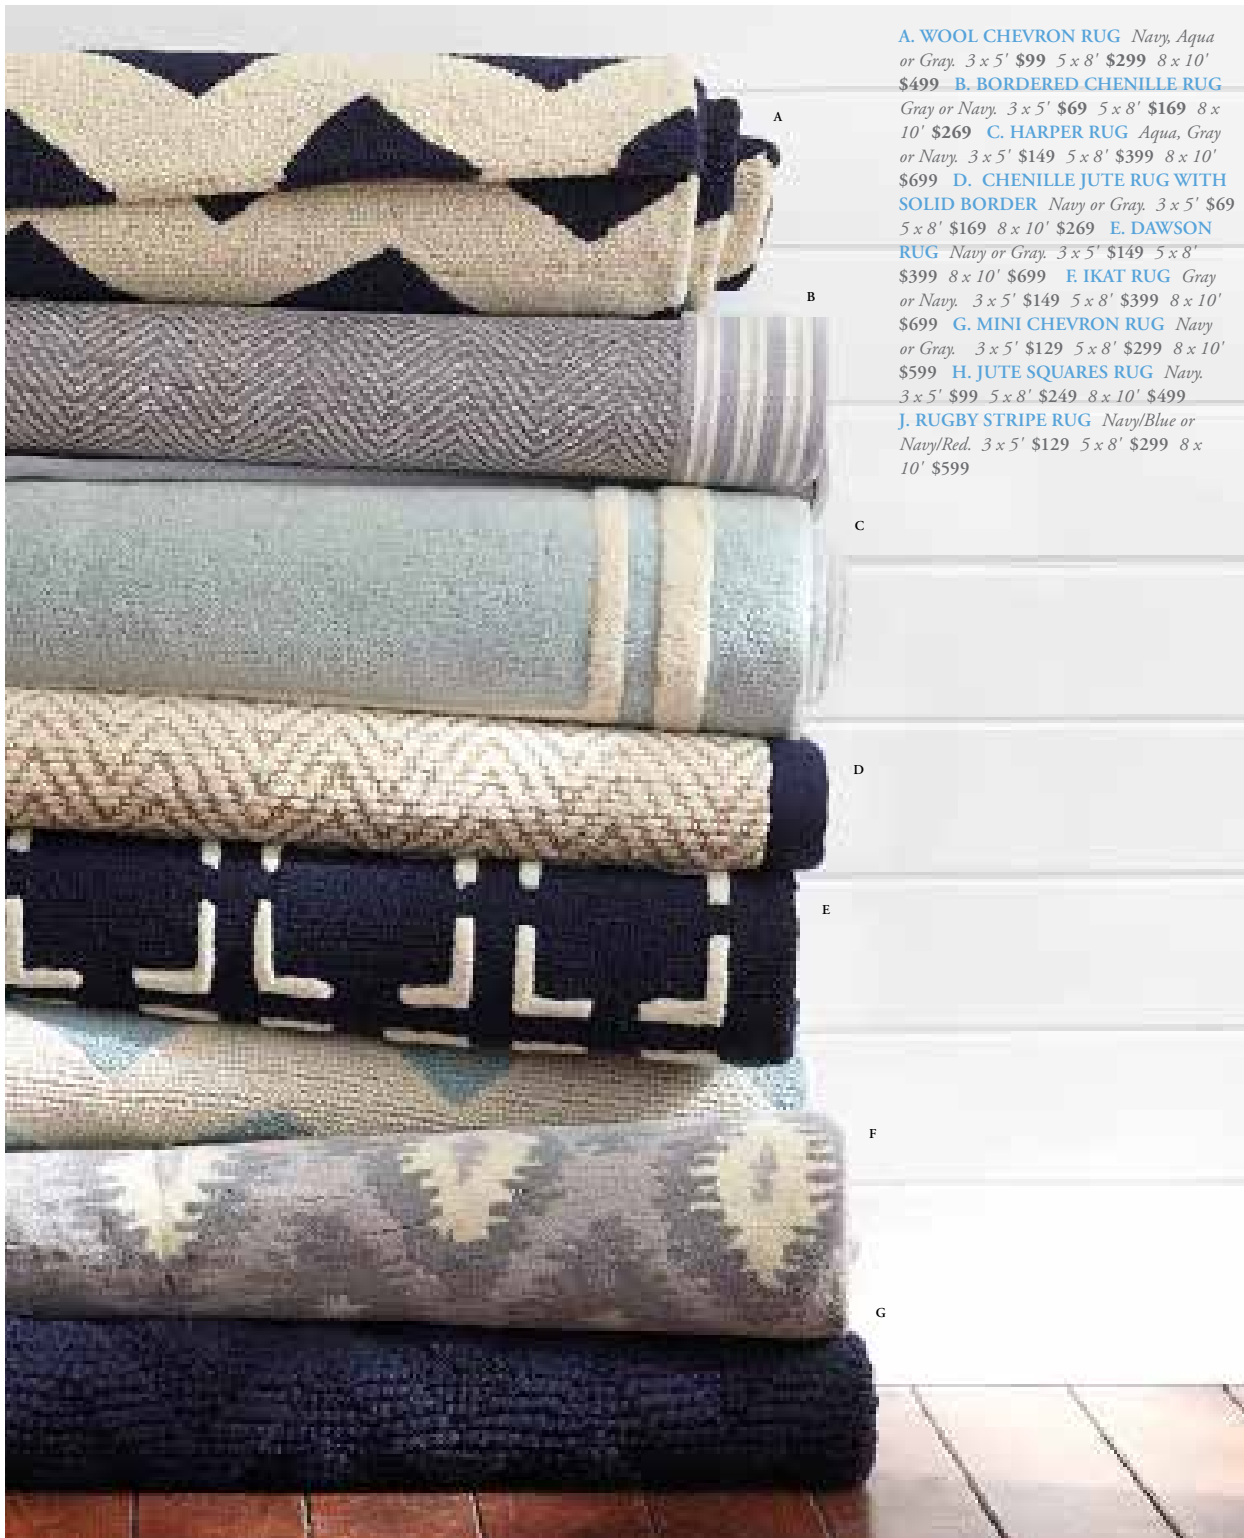

A

B

C

D

E

A

B

D

F

A. WOOL CHEVRON RUG Navy, Aqua or Gray. 3 x 5' \$99 5 x 8' \$299 8 x 10' \$499 **B. BORDERED CHENILLE RUG** Gray or Navy. 3 x 5' \$69 5 x 8' \$169 8 x 10' \$269 **C. HARPER RUG** Aqua, Gray or Navy. 3 x 5' \$149 5 x 8' \$399 8 x 10' \$699 **D. CHENILLE JUTE RUG WITH SOLID BORDER** Navy or Gray. 3 x 5' \$69 5 x 8' \$169 8 x 10' \$269 **E. DAWSON RUG** Navy or Gray. 3 x 5' \$149 5 x 8' \$399 8 x 10' \$699 **F. IKAT RUG** Gray or Navy. 3 x 5' \$149 5 x 8' \$399 8 x 10' \$699 **G. MINI CHEVRON RUG** Navy or Gray. 3 x 5' \$129 5 x 8' \$299 8 x 10' \$599 **H. JUTE SQUARES RUG** Navy. 3 x 5' \$99 5 x 8' \$249 8 x 10' \$499 **I. RUGBY STRIPE RUG** Navy/Blue or Navy/Red. 3 x 5' \$129 5 x 8' \$299 8 x 10' \$599