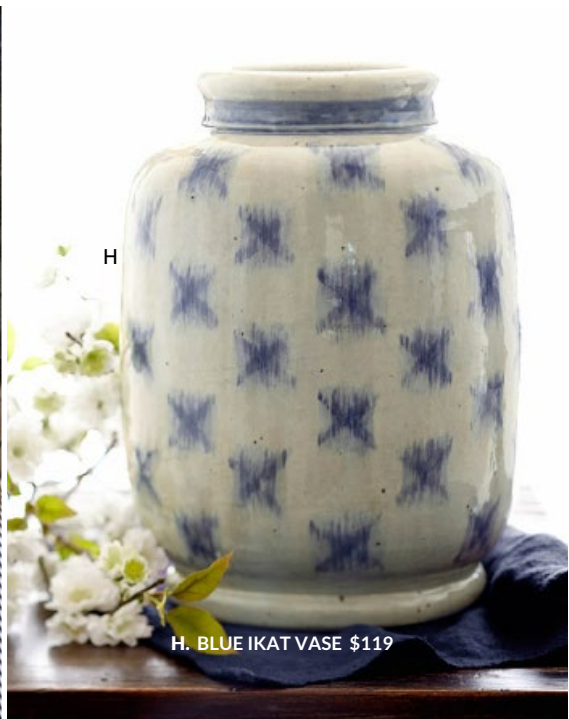

POTTERY BARN

SPRING 2014

Products available for purchase beginning December 26th
Designer Marketplace
1.888.837.4888
www.wsidesignermarketplace.com

A. PB COMFORT ROLL-ARM GRAND SOFA
 Grade A \$1,599 Grade B \$1,799 B. CONWAY
 TRUNK \$899 C. LUDLOW TRUNK SIDE
 TABLE \$499 D. GIBSON STATEMENT
 TRIPOD LAMP Floor \$400 Table \$250 E.
 DRIFTWOOD CIRCLE \$199 F-J. INDIGO
 PILLOW COVERS F. Corbett Ikat Stripe
 \$39.50 G. Larken Print \$39.50 H. Pieced
 Leather \$129.50 J. Dot Print Indigo or
 Red. \$29.50 K. COLTON LANTERNS \$69
 Small Pillar \$79 Large Pillar \$129 L. IRON
 STANDING TAPER HOLDER Small \$39.50
 Large \$49.50 M. CASSIDY MILK & MERCURY
 GLASS VOTIVE HOLDERS Blue, Turquoise,
 Gray, Ombre or White. \$39.50 N. NAVY
 GLASS VASES Short Tall \$59 Tall Bottle \$69

A. THATCHER DENIM WINGBACK CHAIR
 Shown in Washed Indigo Denim Grade A \$799 Grade B \$899 **B-G. INDIGO PILLOW COVERS**
 B. Corbett Ikat Stripe \$39.50 C. Larken Print \$39.50 D. Dot Print \$29.50 E. Anza Ikat Print Red or Blue. \$29.50 F. Inspire Sentiment Print Lumbar \$39.50 G. Thomas Ticking Stripe Indigo, Red or Black. \$29.50