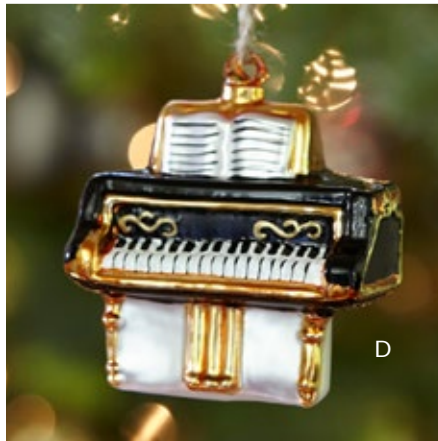

E

F

A
B
C
D
E

F
G
H
J
K
L
M

L
S
B
V
T
U
X
Y

N
O
P
Q
R

A-Y. HOLIDAY PILLOW COLLECTION

- A.** Grainsack Stripe \$39.50
- B.** Plaid Collection:
Tahoe Plaid \$29.50
Lassen Plaid \$29.50
Kirkwood Plaid \$29.50
- C.** Beaded Pinecone Berry Wreath Embroidered \$69.50
- D.** Birds on Branch Embroidered \$59.50
- E.** Holly Berry Embroidered Lumbar \$59.50
- F.** Snowpine Bird Print \$29.50
- G.** Neutral Wreath Embroidered \$59.50
- H.** Brown Wolf Faux Fur \$39.50
- J.** Metallic Peace Printed \$59.50
- K.** Deer in Snow \$29.50
- L.** Washed Velvet: Lambswool (shown), Cherry (shown), Red, Blue Smoke, Mocha or Alloy Gray \$39.50
- M.** Handknit Cable: Ivory (shown), Charcoal, Light Gray, Green or Red. \$69.50
- N.** Sequin Tile: Ivory (shown), cotton/linen or Natural, linen/cotton. \$59.50
- O.** Moroccan Wedding Blanket: Neutral, 16 x 26" \$69.50
Ivory, 24" sq. \$79.50
- P.** Winter Fox Print \$29.50
- Q.** Owl Appliqué \$59.50
- R.** Jute Bear \$69.50
- S.** Christmas Tree Crewel \$59.50
- T.** Bus Crewel \$59.50
- U.** Reindeer Crewel \$59.50
- V.** Snowman Embroidered \$59.50
- W.** Sleighbell Crewel \$59.50
- X.** NYC Taxi Crewel Embroidered Lumbar \$59.50
- Y.** Woody Car Crewel \$59.50

FEATHER-AND-DOWN INSERTS
18" sq. \$14 20" sq. \$18
16 x 26". \$20 24" sq. \$26

A

B

C

D

E

H

F

K

the HOBBY TREE

J

A. BOWLING \$8.50 B. SKI GONDOLA \$8.50 C. CYCLE \$16.50 D. PIANO \$8.50 E. 2013 DATED RED GROSGRAIN FRAME \$12.50 F. POOL TABLE \$10.50 G. FISHING \$8.50 H. DART BOARD \$8.50 J. GLITTER SNOWFLAKE TREE TOPPER \$39.50