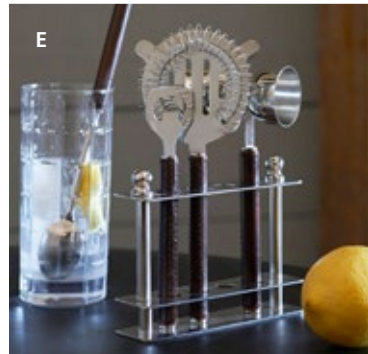

A. CLYDE BAR \$1,299 B. TIBETAN STOOL Black, Mahogany or Vintage Honey. Tall \$99 Medium \$119 **C. ADELINE CRYSTAL AMBIENT LAMP** \$129 **D. THURSTON BAR TOOL SET** Includes Jigger, Strainer, Bar Spoon, Opener, Bar Knife & Stand. \$49 **E-J. SPEAKEASY BARWARE** E. Party Bucket \$129 **F. Coasters Set of 4** \$29.50 **G. Tray** \$49.50 **H. Cocktail Shaker** \$29.50 **J. Champagne Bucket** \$69 **K. PB CLASSIC BARWARE** Sets of 6 Flutes \$36 Double Old-Fashioneds \$24 Stemless Flutes \$45 Pints \$24