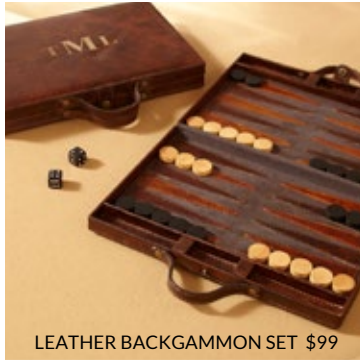

OVAL GLASS MONOGRAMMED \$19.50

GIFTS for the EPICURE

A, B. RHODES KITCHEN ACCESSORIES **A.** Crocks Small \$24 Large \$39 **B.** Canisters Medium \$29 Large \$39 **C-F. HOLIDAY KITCHEN TOWEL COLLECTION** Sets of 2 **C.** Tahoe Plaid \$28 **D.** Embroidered Pinecone Berry \$32 **E.** Jingle Sentiment Print \$14 **F.** Sleighbell Crewel \$28 **G-J. REINDEER KITCHEN ACCESSORIES** **G.** Paper Towel Holder \$49.50 **H.** Soap & Lotion Caddy \$44.50 **I.** Flatware Caddy \$54.50 **J.** Mug Tree \$49.50 **K.** CUCINA RECIPE HOLDER \$44 **L.** ALPINE CANISTERS Small \$19.50 Medium \$29.50 Large \$39.50 **M.** CHIANTI KITCHEN ISLAND \$2,199 **N.** DECKER BARSTOOLS Medium \$159 Tall \$179

LEATHER BACKGAMMON SET \$99

DARTBOARD \$299

SADDLE TRAVEL CHESS SET \$129

DICE BOX \$16.50

KOOZIE WITH DICE Set of 4 \$49.50

TIC TAC TOE GAME \$24.50

SADDLE TRAVEL DOMINOES \$59

SADDLE TRAVEL CRIBBAGE \$59