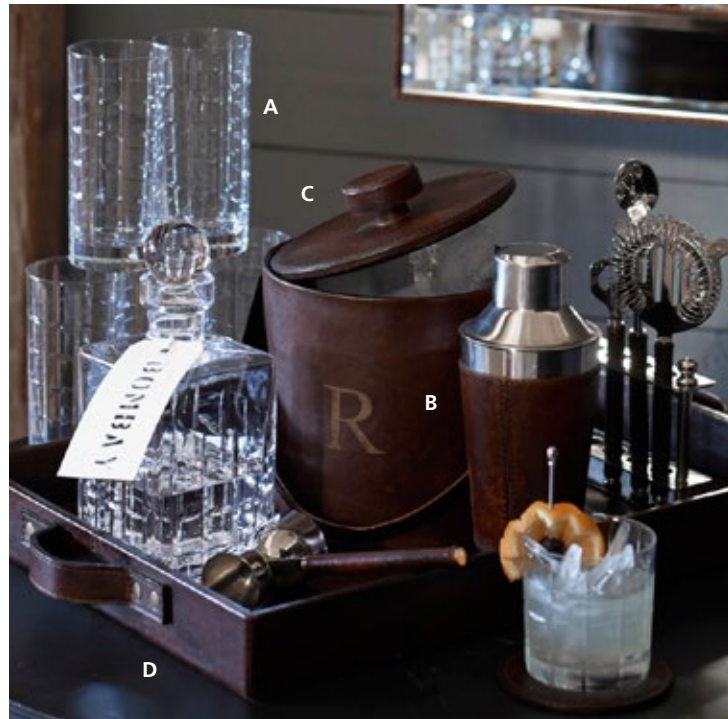

DRUMMERS DRUMMING CAKE STAND
\$79

12 DAYS OF CHRISTMAS COLLECTION
Set includes one of each item. \$449

A. TIVOLI EXTENDING DINING TABLE \$799 **B. NAPOLEON® DINING CHAIR** Armchair \$279 Side Chair \$179 **C. CAMILLA LIGHTING** 3-Arm Chandelier \$199 6-Arm Chandelier \$339 **D. TREE OF LIFE FOOTED BOWL** \$79 **E. MENORAH** \$149 Menorah Taper Candles Set of 45 \$16.50 **F. STAR OF DAVID PLATE & PLATTER** Plate Set of 4 \$58 Platter \$59 **G. GELT TIDBIT PLATES** Set of 4 \$29.50 **H. CAROLINE SERVERS** Silver or Gold. Set of \$50 **J. APPLE LIDDED SERVE BOWL** \$39.50 **K. HANUKAH METALLIC TABLE LINENS** Napkins Set of 4 \$28 Throw \$99 Runner \$69

A. CLYDE BAR \$1,299 B. TIBETAN STOOL Black, Mahogany or Vintage Honey. Tall \$99 Medium \$119 **C. ADELINE CRYSTAL AMBIENT LAMP** \$129 **D. THURSTON BAR TOOL SET** Includes Jigger, Strainer, Bar Spoon, Opener, Bar Knife & Stand. \$49 **E-J. SPEAKEASY BARWARE** E. Party Bucket \$129 **F. Coasters Set of 4** \$29.50 **G. Tray** \$49.50 **H. Cocktail Shaker** \$29.50 **J. Champagne Bucket** \$69 **K. PB CLASSIC BARWARE** Sets of 6 Flutes \$36 Double Old-Fashioneds \$24 Stemless Flutes \$45 Pints \$24

A. LIBRARY GLASSWARE Sets of 6. Double Old-Fashioneds \$72 Highballs \$72 Flutes \$99 Wine Glasses \$99 Shot Glasses \$48 Martini Glasses \$99 Decanter each \$49 **B-F. SADDLE LEATHER BARWARE** B. Cocktail Shaker \$39.50 C. Ice Bucket \$89 D. Tray \$89 E. Bar Tool Set Set includes a jigger, strainer, bar spoon and opener. \$59 F. Coasters Set of 6 \$29 **G. CALVERT CRANK SIDE TABLE** \$599 **H. RUSTIC WOOD MIRROR SHELF** \$129 **J. LARKIN BRASS PENDANT** \$239