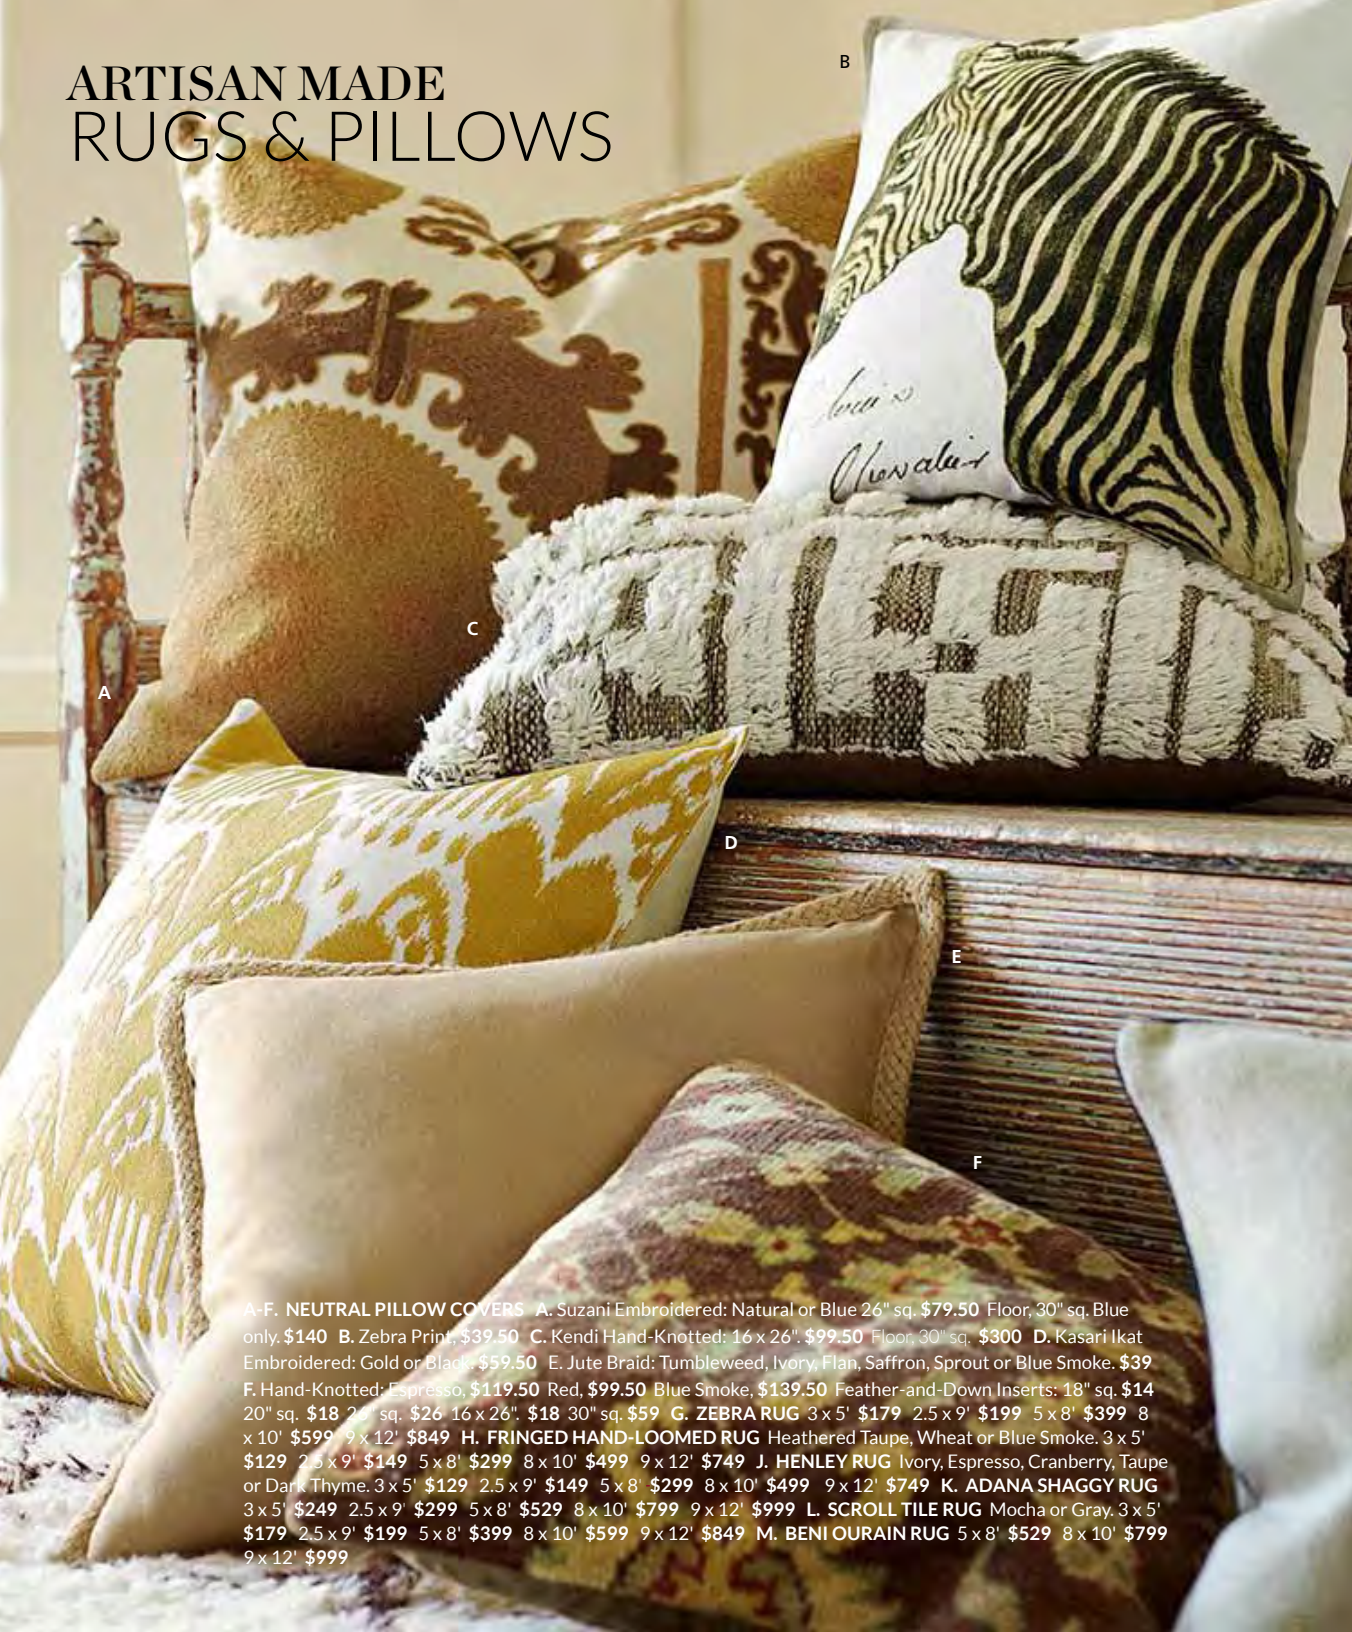

ARTISAN MADE PILLOWS

INSPIRED BY
NEUTRALS

A. CARLISLE CHAISE SOFA SECTIONAL IN WASHED LINEN/COTTON SLIPCOVERS IN IVORY Left-Arm Chaise Sofa Sectional \$3,129 B. LUDLOW TRUNK WITH STAND Large, Antique Black. \$699 Small, Antique White. \$399 C, D. KASARI & ZEBRA PRINT PILLOW COVERS C.Kasari Ikat Embroidered Pillow Black or Gold \$59.50 D. Zebra Print, \$39.50 Feather-and-Down Inserts 20" sq. \$18 24" sq. \$26 E. CARVED TABLE LEGS Short \$59 Tall \$79 F. WOODEN PANED DOOR MIRROR \$399 G. PETERSON TASK LAMP Floor Lamp \$299 Table Lamp \$219 Filament Bulb \$11

B

A

C

D

F

E

G

B

ARTISAN MADE RUGS & PILLOWS

A-F. NEUTRAL PILLOW COVERS A. Suzani Embroidered: Natural or Blue 26" sq. \$79.50 Floor, 30" sq. Blue only, \$140 B. Zebra Print, \$39.50 C. Kendi Hand-Knotted: 16 x 26", \$99.50 Floor, 30" sq. \$300 D. Kasari Ikat Embroidered: Gold or Black, \$59.50 E. Jute Braid: Tumbleweed, Ivory, Flax, Saffron, Sprout or Blue Smoke. \$39 F. Hand-Knotted: Espresso, \$119.50 Red, \$99.50 Blue Smoke, \$139.50 Feather-and-Down Inserts: 18" sq. \$14 20" sq. \$18 24" sq. \$26 16 x 26". \$18 30" sq. \$59 G. ZEBRA RUG 3 x 5' \$179 2.5 x 9' \$199 5 x 8' \$399 8 x 10' \$599 9 x 12' \$849 H. FRINGED HAND-LOOMED RUG Heathered Taupe, Wheat or Blue Smoke. 3 x 5' \$129 2.5 x 9' \$149 5 x 8' \$299 8 x 10' \$499 9 x 12' \$749 J. HENLEY RUG Ivory, Espresso, Cranberry, Taupe or Dark Thyme. 3 x 5' \$129 2.5 x 9' \$149 5 x 8' \$299 8 x 10' \$499 9 x 12' \$749 K. ADANA SHAGGY RUG 3 x 5' \$249 2.5 x 9' \$299 5 x 8' \$529 8 x 10' \$799 9 x 12' \$999 L. SCROLL TILE RUG Mocha or Gray. 3 x 5' \$179 2.5 x 9' \$199 5 x 8' \$399 8 x 10' \$599 9 x 12' \$849 M. BENI OURAIN RUG 5 x 8' \$529 8 x 10' \$799 9 x 12' \$999