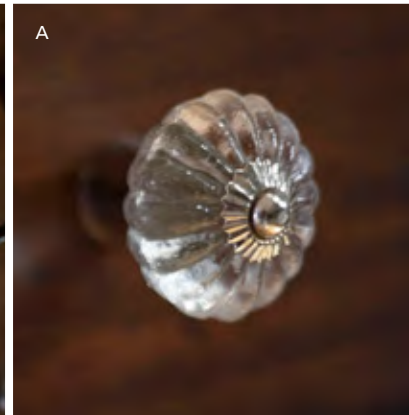

A-P | Hardware Collection
A. Vintage Glass Collection, Hook, $19 Knob, $7 **B.** Classic Collection, Satin Nickel, Polished Nickel or Antique Bronze. Triple Hook, $29 Knob, $7 Small Pull, $7 X-Large Pull, $10 **C.** Eclectic Collection, Drop Pull, $12 Glass Pull, $15 Ring Pull, $12 **D.** Eclectic Brass Ring, Pull, $12 **E.** Handle Collection, Polished Nickel, Satin Nickel or Antique Bronze. 9" $29 18" $55 **F.** Iron & Vine Collection, Hook, 1.5 x 6 x 7.5" h. $19 Knob, 2 x 1 x 2" h. $7 Pull, 5 x 1 x 1.5" h. $7 **G.** Label Collection, Polished Nickel, Satin Nickel or Bronze. Medium Pull, 3.5 x 1 x 1.5" h. $9 Small Pull, 2.5 x 1.5" h. $7 **H.** Branch Collection, Pull, 4", $12 6", $15 Knob, $10 **K.** Iron Latch Collection, Small, $19 Large, $24 **L.** Iron Vine Collection, Drawer Pull, $7