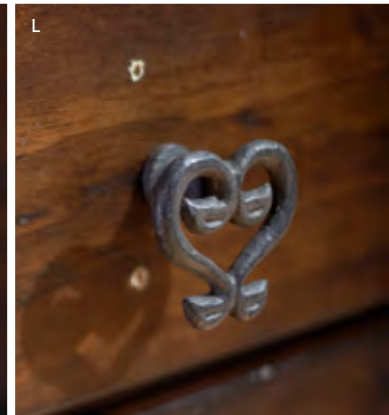

### A-D | Sicily Ceramic Collection

- A. Medium Ochre, 11 x 10.5 x 12.5" h. \$79
- B. Large Cranberry, 10.5" diam., 13" h. \$79
- C. Tall Chocolate, 9" diam., 16" h. \$79
- D. X Large Persimmon, 14" diam., 20" h. \$179

**High-Quality  
HARDWARE**  
Distinguished by its vintage appeal, this gorgeous hardware revives the kind of detailing in a home that's often overlooked.

**A-P | Hardware Collection**  
**A.** Vintage Glass Collection, Hook, \$19 Knob, \$7 **B.** Classic Collection, Satin Nickel, Polished Nickel or Antique Bronze. Triple Hook, \$29 Knob, \$7 Small Pull, \$7 X-Large Pull, \$10 **C.** Eclectic Collection, Drop Pull, \$12 Glass Pull, \$15 Ring Pull, \$12 **D.** Eclectic Brass Ring, Pull, \$12 **E.** Handle Collection, Polished Nickel, Satin Nickel or Antique Bronze. 9" \$29 18" \$55 **F.** Iron & Vine Collection, Hook, 1.5 x 6 x 7.5" h. \$19 Knob, 2 x 1 x 2" h. \$7 Pull, 5 x 1 x 1.5" h. \$7 **G.** Label Collection, Polished Nickel, Satin Nickel or Bronze. Medium Pull, 3.5 x 1 x 1.5" h. \$9 Small Pull, 2.5 x 1.5" h. \$7 **H.** Branch Collection, Pull, 4", \$12 6", \$15 Knob, \$10 **K.** Iron Latch Collection, Small, \$19 Large, \$24 **L.** Iron Vine Collection, Drawer Pull, \$7