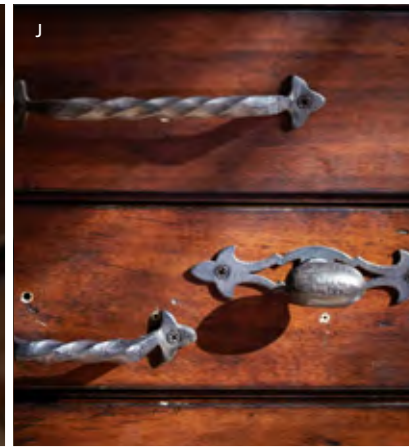

## A Colorful DISPLAY

Characterized by organic, earthen tones and unique distressing, these hand-thrown vases create a stunning indoor display. Portuguese artisans employ time-honored traditions to craft one-of-a-kind pieces that are just as beautiful on their own as they are filled with botanicals.

**High-Quality  
HARDWARE**  
Distinguished by its vintage appeal, this gorgeous hardware revives the kind of detailing in a home that's often overlooked.

**A-P | Hardware Collection**  
**A.** Vintage Glass Collection, Hook, \$19 Knob, \$7 **B.** Classic Collection, Satin Nickel, Polished Nickel or Antique Bronze. Triple Hook, \$29 Knob, \$7 Small Pull, \$7 X-Large Pull, \$10 **C.** Eclectic Collection, Drop Pull, \$12 Glass Pull, \$15 Ring Pull, \$12 **D.** Eclectic Brass Ring, Pull, \$12 **E.** Handle Collection, Polished Nickel, Satin Nickel or Antique Bronze. 9" \$29 18" \$55 **F.** Iron & Vine Collection, Hook, 1.5 x 6 x 7.5" h. \$19 Knob, 2 x 1 x 2" h. \$7 Pull, 5 x 1 x 1.5" h. \$7 **G.** Label Collection, Polished Nickel, Satin Nickel or Bronze. Medium Pull, 3.5 x 1 x 1.5" h. \$9 Small Pull, 2.5 x 1.5" h. \$7 **H.** Branch Collection, Pull, 4", \$12 6", \$15 Knob, \$10 **K.** Iron Latch Collection, Small, \$19 Large, \$24 **L.** Iron Vine Collection, Drawer Pull, \$7