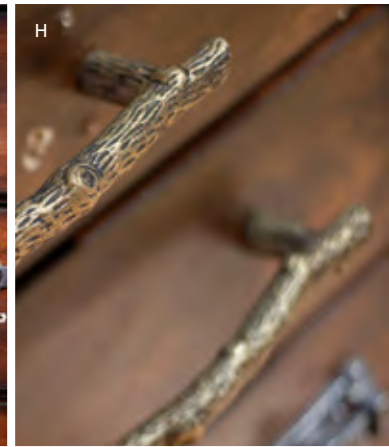

**High-Quality
HARDWARE**
Distinguished by its vintage appeal, this gorgeous hardware revives the kind of detailing in a home that's often overlooked.