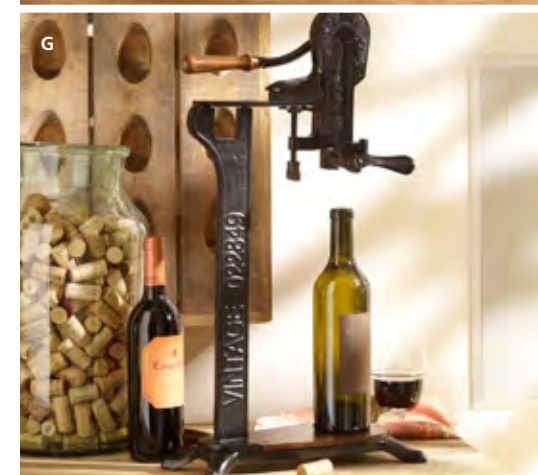

### D-E | Cheswick Collection

- D. Bed, Full/Queen, 69.5 x 89 x 13" h. \$599 King/Cal. King, 86.5 x 93 x 13" h. \$699
- E. Side Table, 23 x 21 x 27" h. \$199 Dresser, 40 x 20 x 34" h. \$699

# THE CELLAR

Toast the good life with a wine and cheese tasting on this gorgeous natural wood buffet. The vintage-inspired riddling rack makes a striking backdrop, and holds up to 10 bottles, lending an air of authenticity to the decor.

- A | Belmont Buffet** 72 x 21 x 35" h. **\$1,499**
- B | French Wine Bottle Art** 21.5 x 3.5 x 57.5" h. **\$249**
- C | Modular Wine Storage** Divided Wine Rack, 16 x 12 x 17" h. **\$69**
- D | Stackable Wine Glasses** 3.5" diam., 5" h., 12 ox. Set of 6 **\$39**
- E | Chianti Decanter & Funnel** Decanter, 6" diam., 11.5" h., 78 oz. **\$34** Funnel, 5" diam., 5" h. **\$34**
- F | Barrel Wine Rack** 19 x 12 x 12.5" h. **\$199**
- G | Founders Standing Wine Opener** 14 x 7 x 25" h. **\$199**