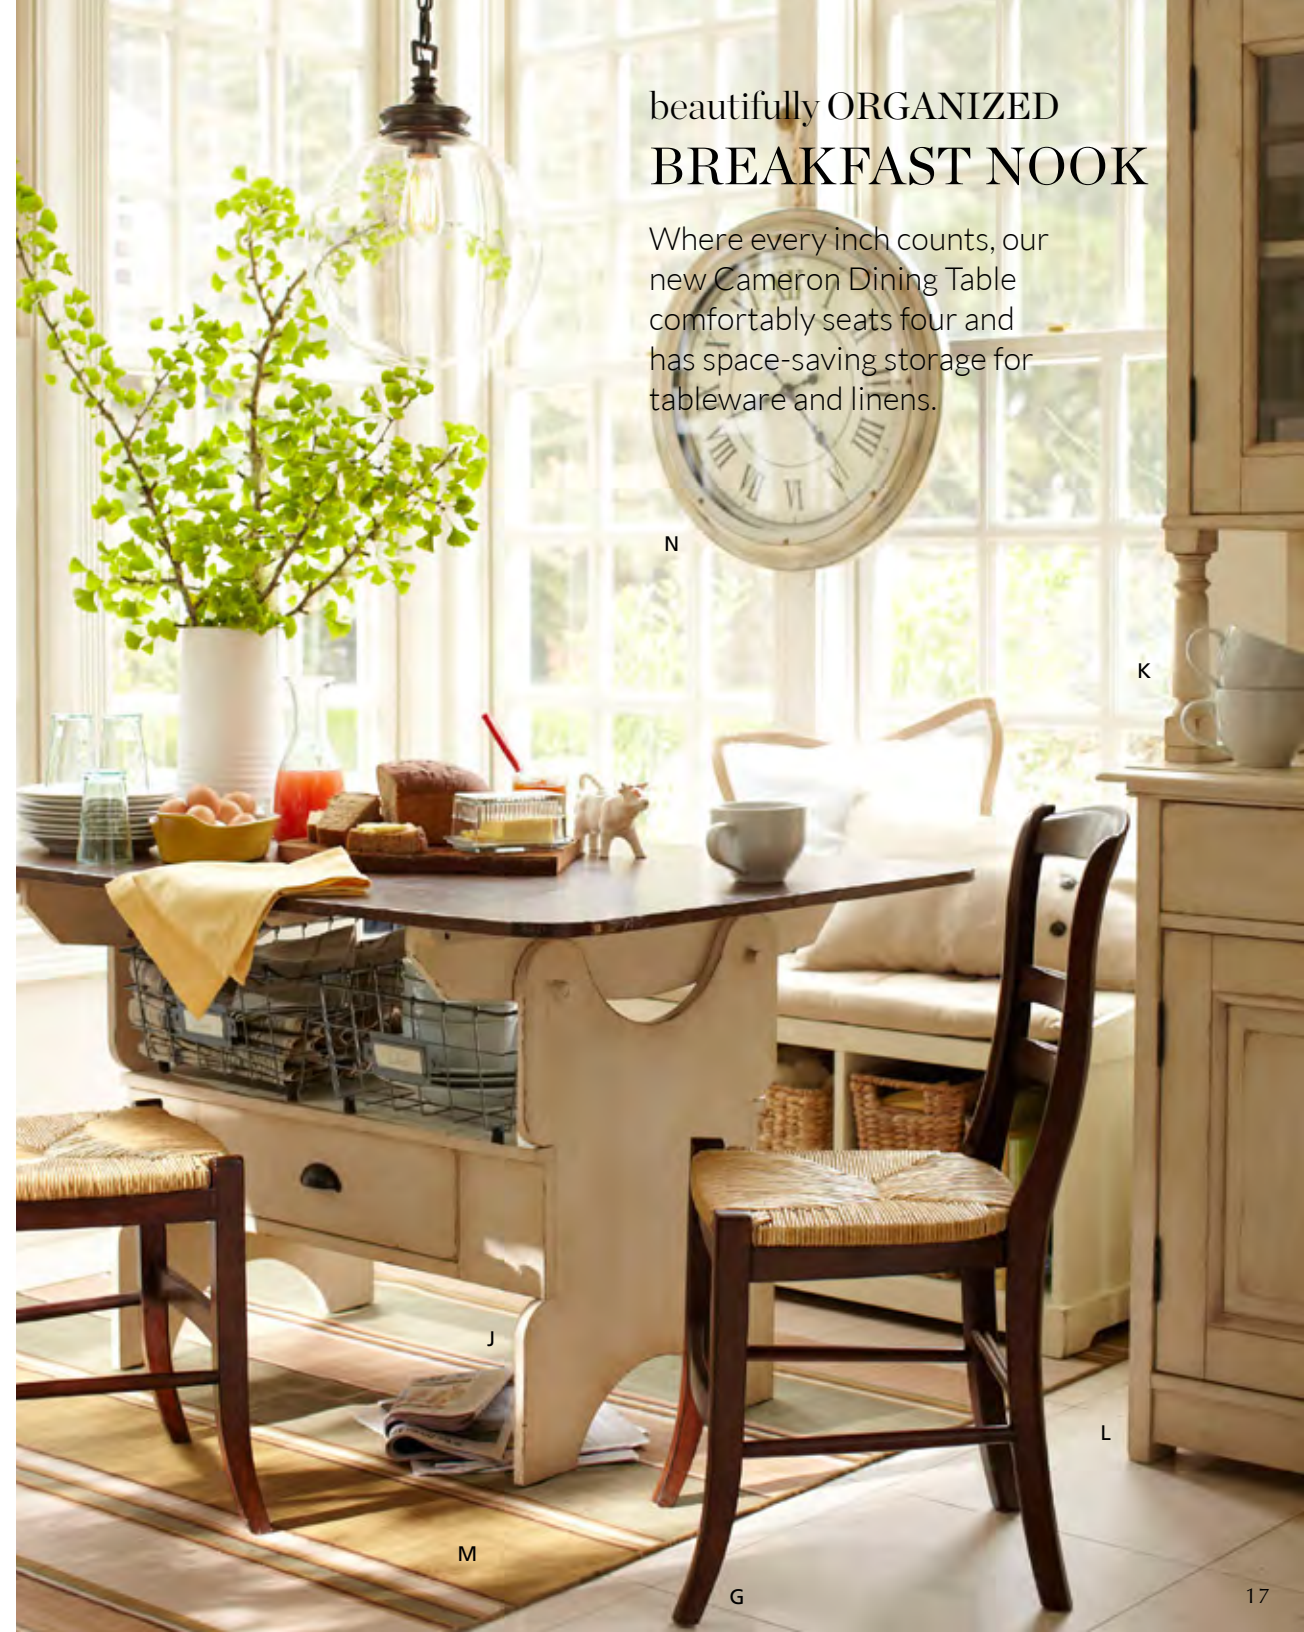

beautifully ORGANIZED BREAKFAST NOOK

Where every inch counts, our new Cameron Dining Table comfortably seats four and has space-saving storage for tableware and linens.