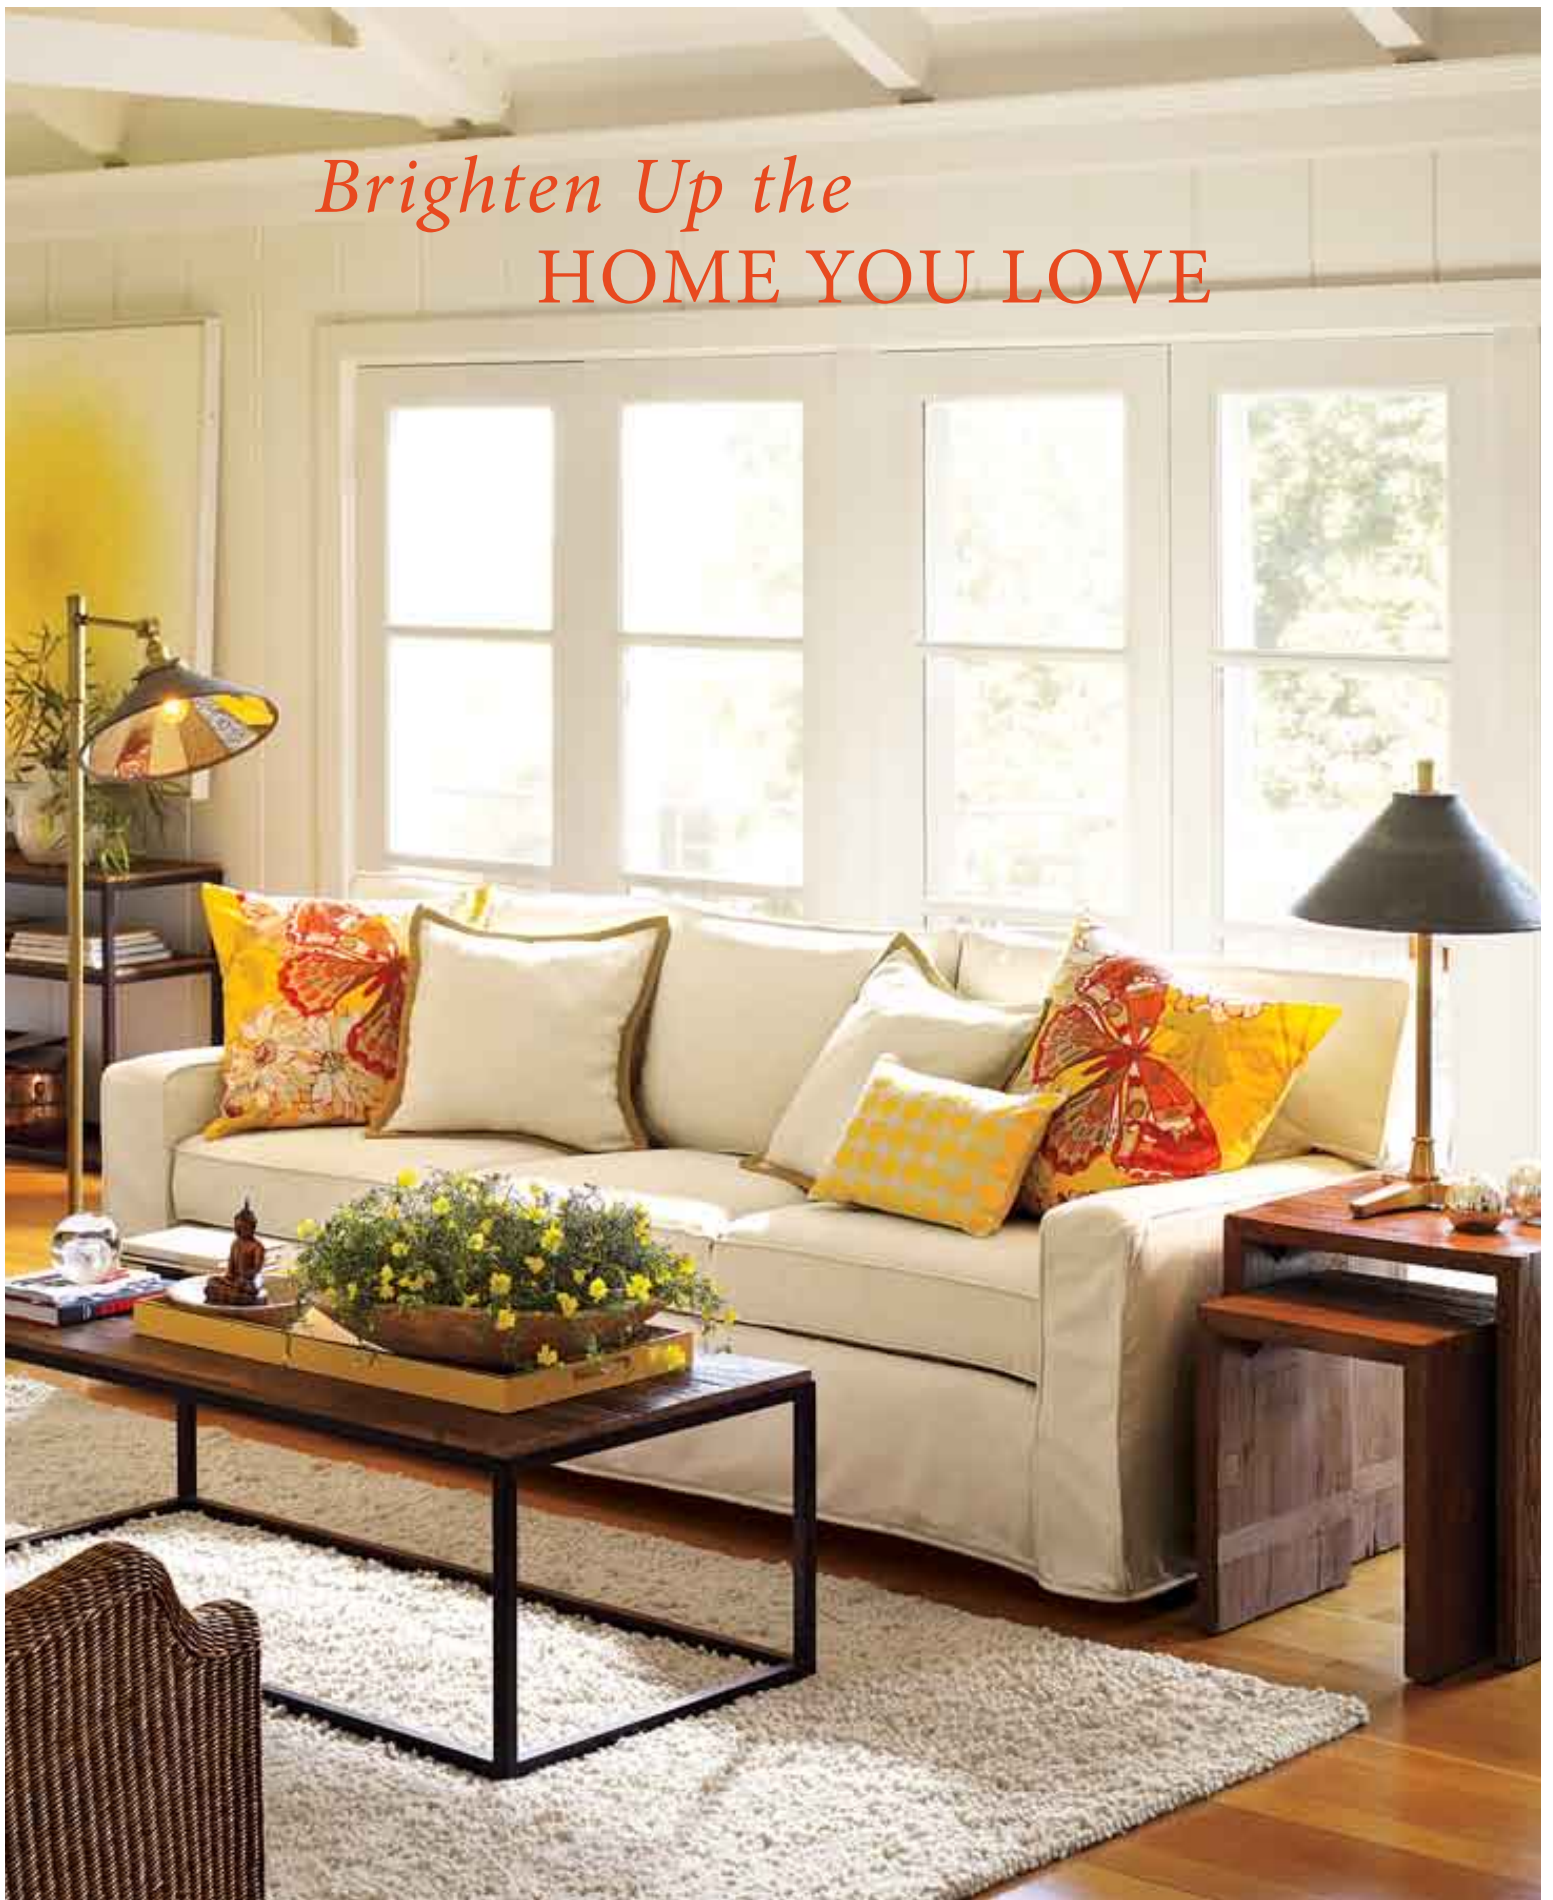

Brighten Up the
HOME YOU LOVE