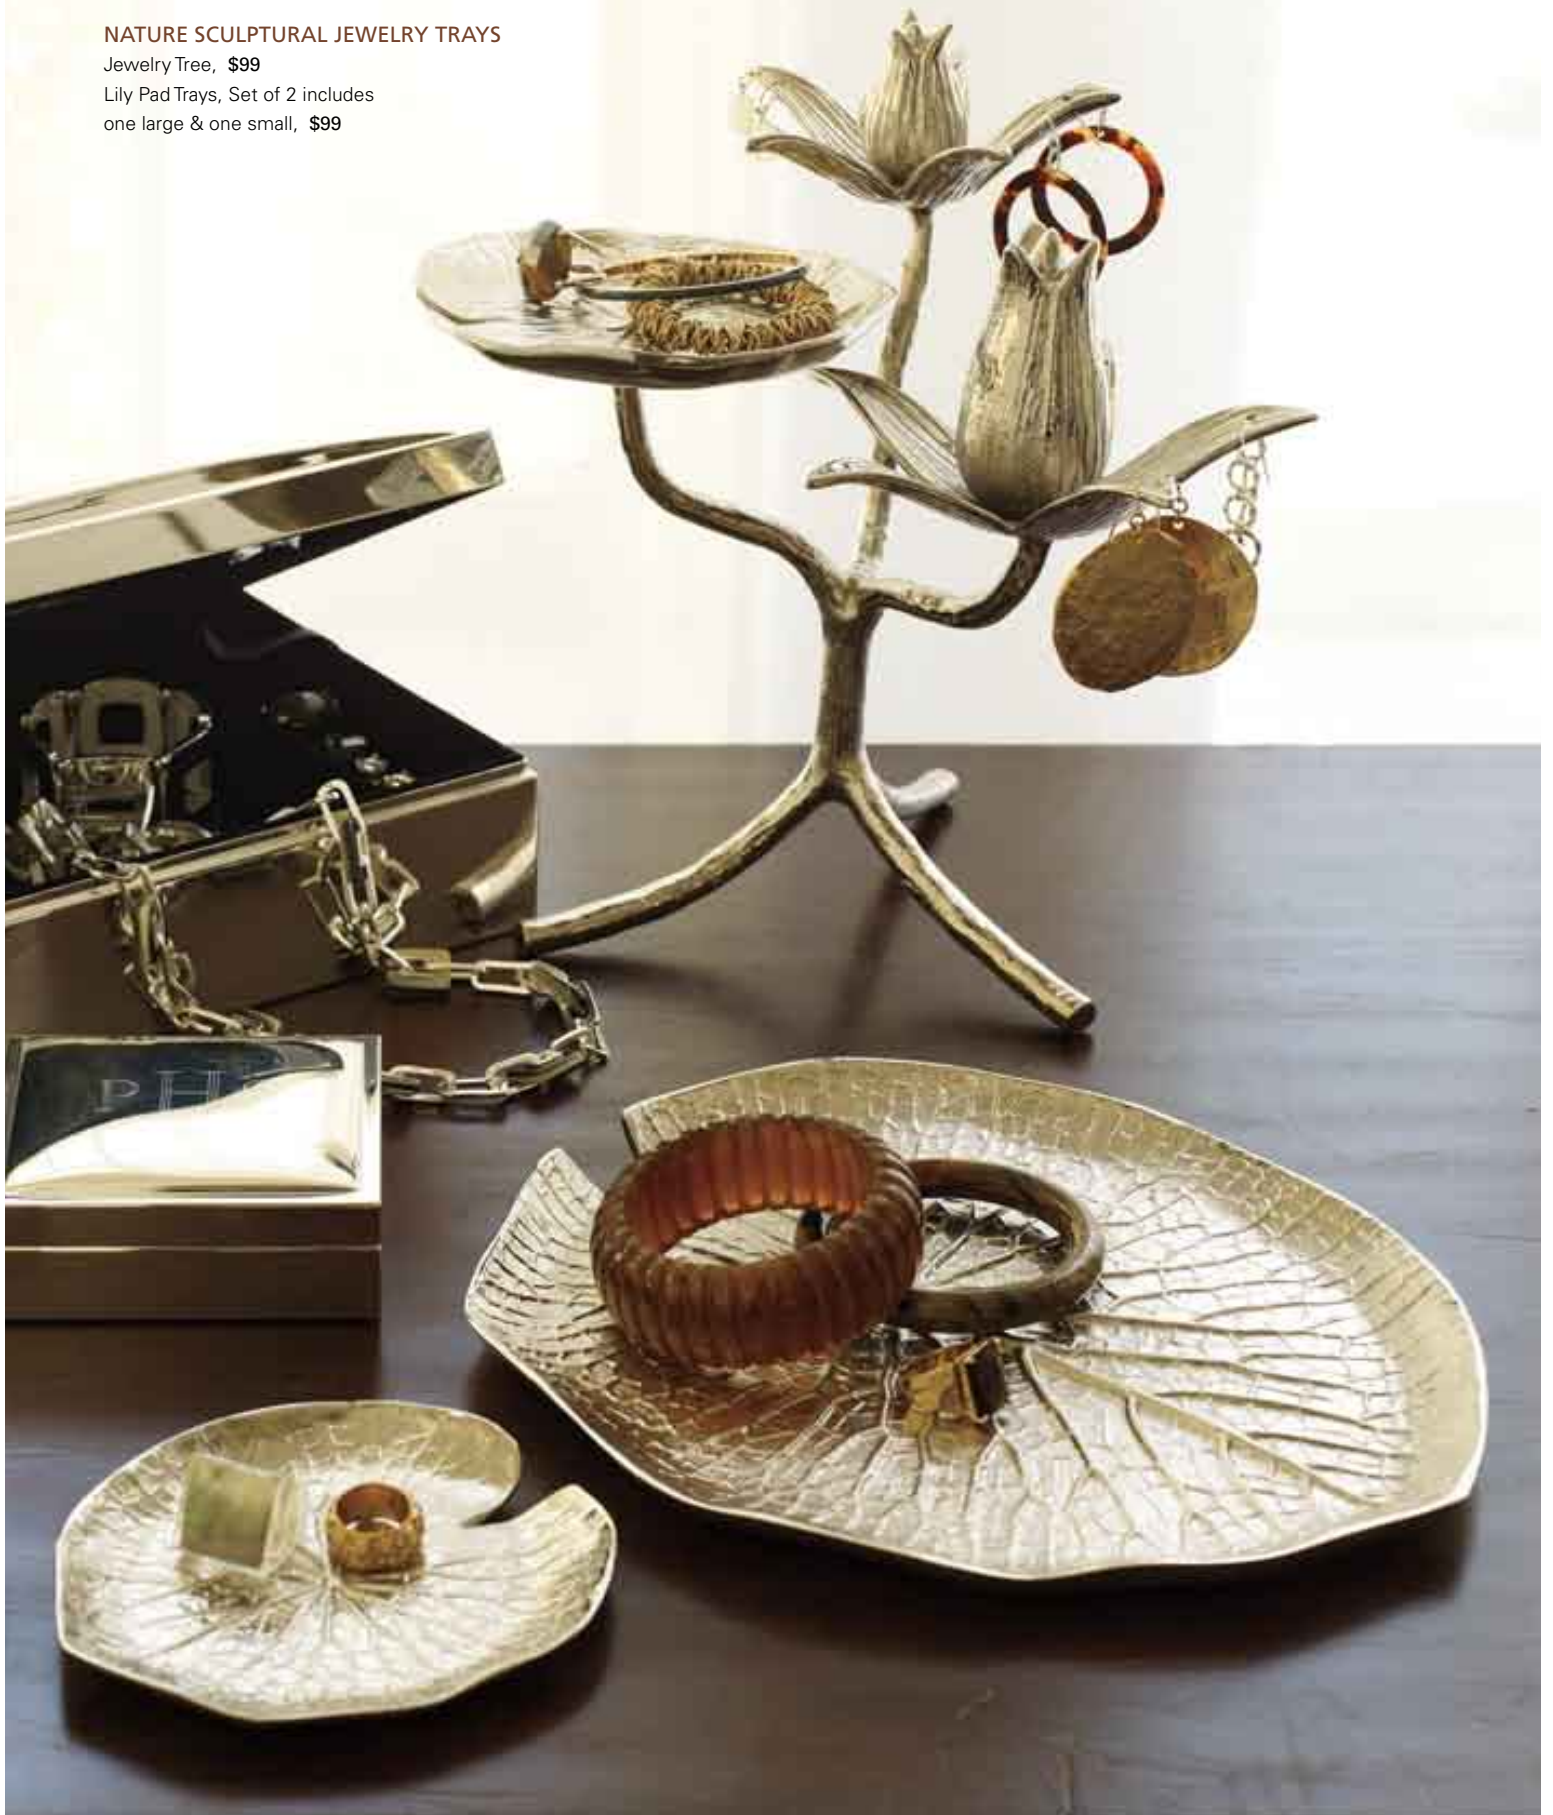

VENEER PROFILE FRAMES

4 x 6" Tabletop/Wallmount \$19

5 x 7" Tabletop/Wallmount \$24

8 x 10" Tabletop/Wallmount \$29

Oversized Wallmount with Mat
(holds an 8 x 10" photo). \$69

NATURE SCULPTURAL JEWELRY TRAYS

Jewelry Tree, \$99

Lily Pad Trays, Set of 2 includes
one large & one small, \$99

A. WARRICK SINK CONSOLE
 single, 36 x 24.5 x 36" h. \$1,599
 double, 70 x 24.5 x 36" h. \$2,399

B. LOTTA SCONCE
 Black or White shade. \$99